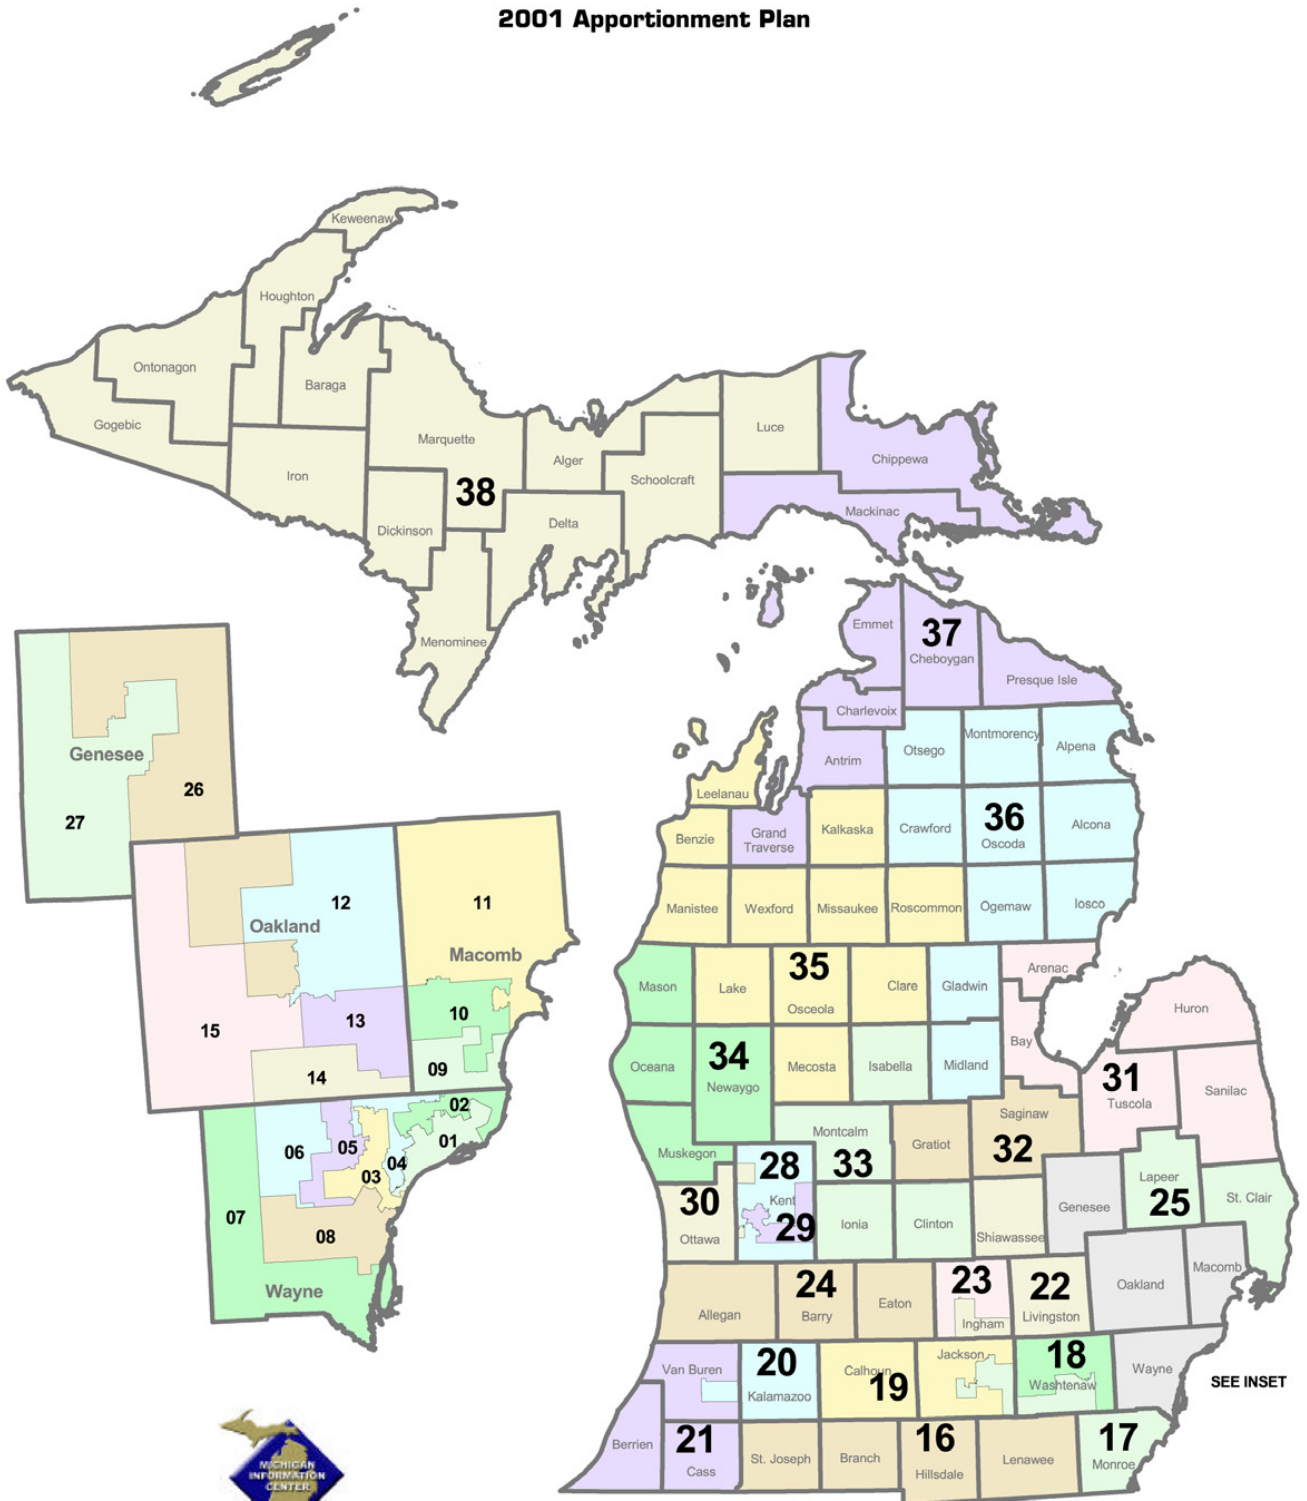

# MICHIGAN'S 38 SENATE DISTRICTS

2001 Apportionment Plan

Produced by  
Michigan Information Center  
October 2001

SEE INSET